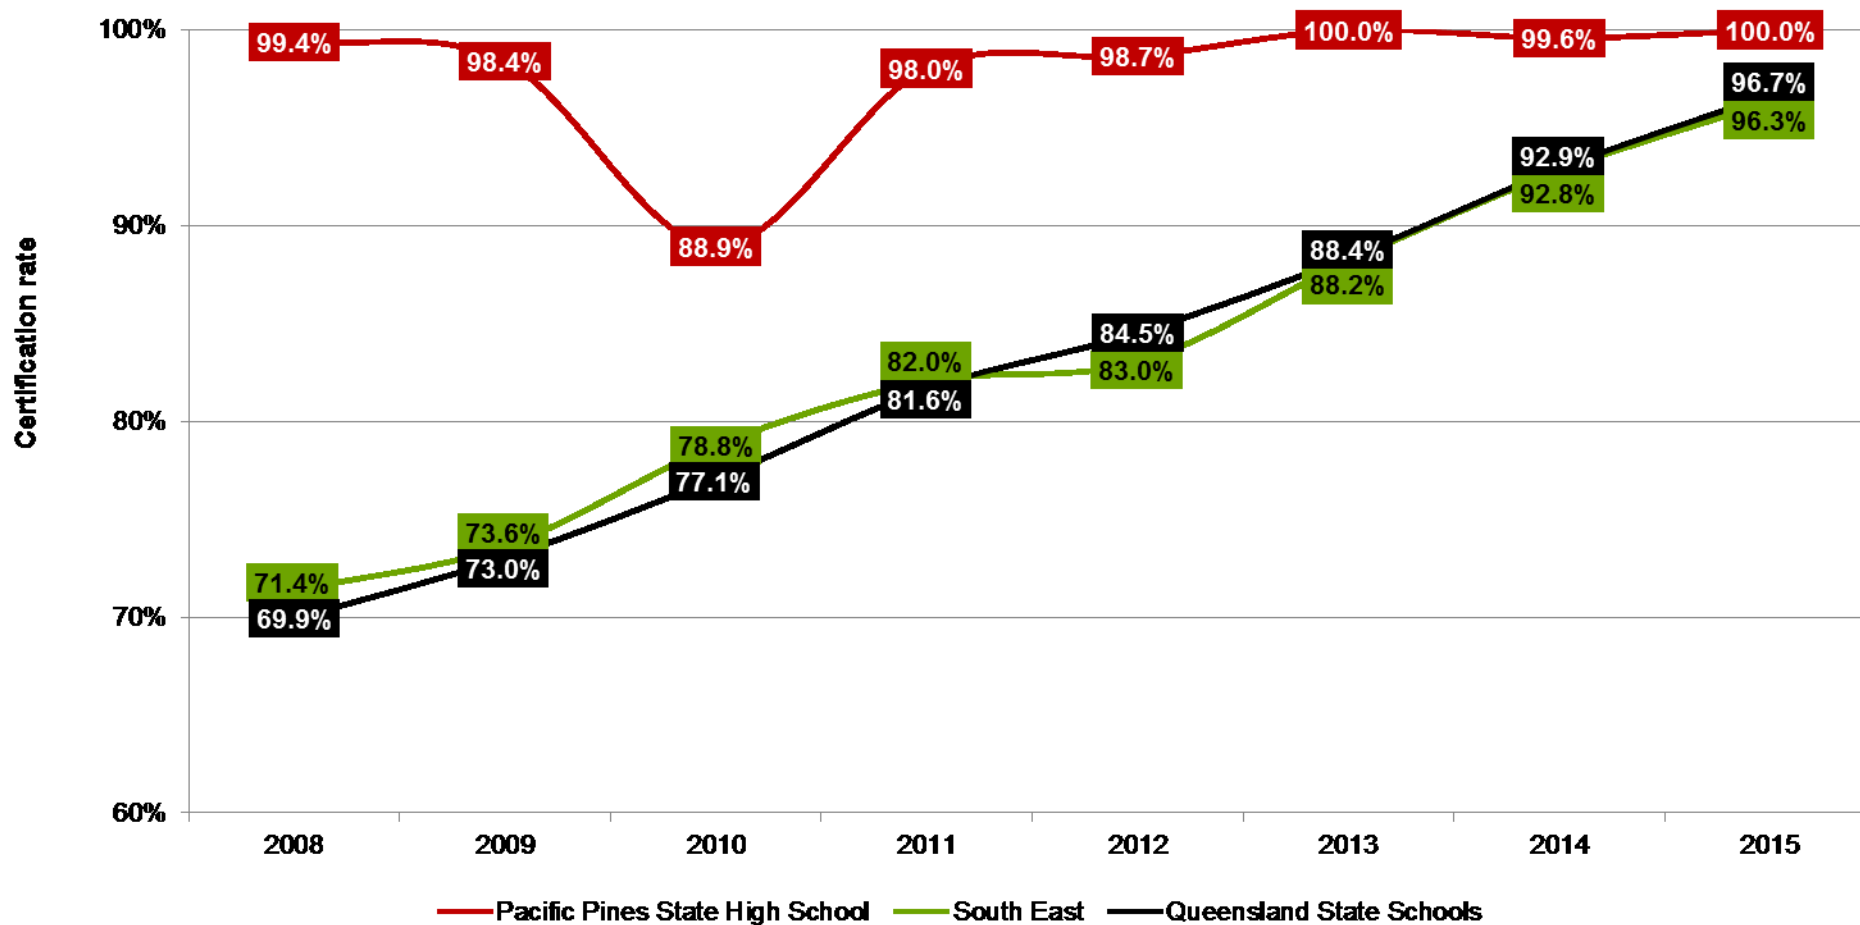

Queensland State Schools Year 12 Certification* Trends

Pacific Pines SHS vs SE vs State

* Certification equals QCE and QCIA as a proportion of total students.