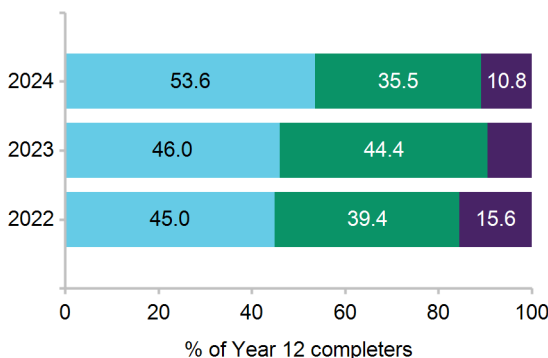

Next Step 2024 Post-School Destinations

Pacific Pines State High School

This is a summary of the post-school destinations of students from Pacific Pines State High School who completed Year 12 and gained a Senior Statement in 2023. The results are from the *Year 12 Completers Survey*, which is conducted approximately six months after students completed Year 12.

For more information about the survey visit the *Next Step* website www.qld.gov.au/nextstep. Regional and statewide reports will be available from October 2024.

68.3% response rate

166 out of 243 Year 12 completers from this school responded to the 2024 survey. *Results may not be representative of all Year 12 completers at this school.*

Post-school destinations

In 2024, 89.2% of Year 12 completers from Pacific Pines State High School were engaged in education, training or employment in the year after they completed school.

Of the 166 respondents, 53.6% continued in education and training. The most common study destination was bachelor degree.

A further 35.5% transitioned directly into paid employment only.

All Year 12 completers were assigned to a *main destination*. Respondents who were both studying and working are reported as being in education or training, including apprentices and trainees.

Engagement over time